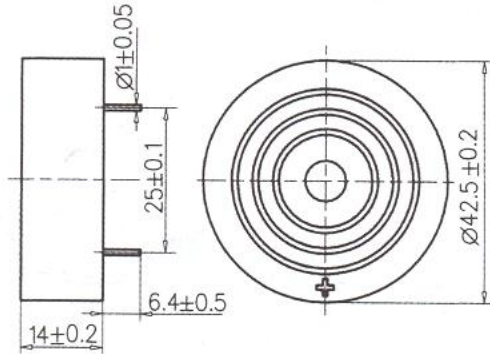

Product Data Sheet

Part No. PB-4314 Non-Washable Type

DIMENSIONS

PB-4314

φ 42.5 × H14.0

Type	Unit	PB-4314
Rated Voltage	(VDC)	12
Operating Voltage	(VDC)	3~28
Current Consumption	(mA)	< or = 8
Sound Output (Min)	(dB)	> or = 90
Resonance Frequency	(Hz)	2800±500
Operating Temp	(C)	-20~+60
Storage Temp	(C)	-30~+70
Weight	(g)	11
Dimension	mm	42.5 x H14
*Value applying at rated voltage		
*distance for measurement 30cm		